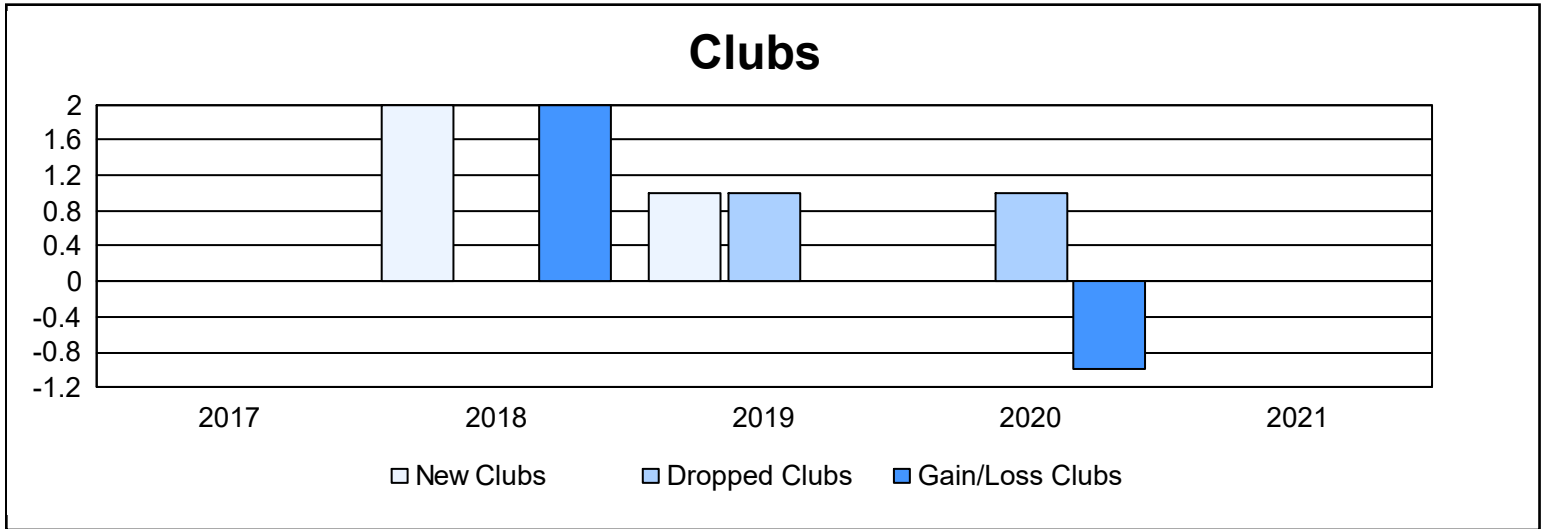

Year	New Clubs	Dropped Clubs	Gain/ Loss Clubs	New Members	Charter Members	Reinstate Members	Transfer Members	Total Member Added	Total Members Dropped	Gain/ Loss Members
2016-2017	0	0	0	162	0	4	20	186	223	-37
2017-2018	2	0	2	146	43	3	8	200	225	-25
2018-2019	1	1	0	110	20	4	14	148	161	-13
2019-2020	0	1	-1	131	1	5	15	152	223	-71
2020-2021	0	0	0	74	0	1	16	91	158	-67
<b>Average</b>	<b>1</b>	<b>0</b>	<b>0</b>	<b>125</b>	<b>13</b>	<b>3</b>	<b>15</b>	<b>155</b>	<b>198</b>	<b>-43</b>

### Membership Composition June 2021 Cumulative