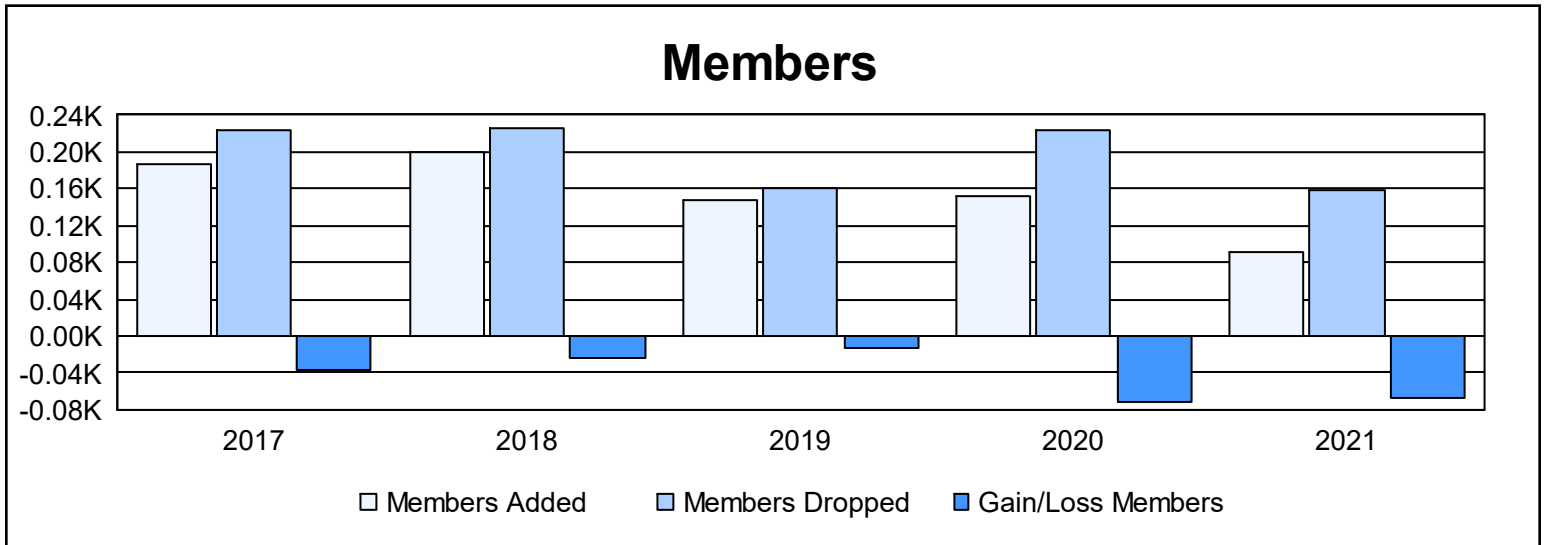

Year	New Clubs	Dropped Clubs	Gain/ Loss Clubs	New Members	Charter Members	Reinstate Members	Transfer Members	Total Member Added	Total Members Dropped	Gain/ Loss Members
2016-2017	0	0	0	162	0	4	20	186	223	-37
2017-2018	2	0	2	146	43	3	8	200	225	-25
2018-2019	1	1	0	110	20	4	14	148	161	-13
2019-2020	0	1	-1	131	1	5	15	152	223	-71
2020-2021	0	0	0	74	0	1	16	91	158	-67
<b>Average</b>	<b>1</b>	<b>0</b>	<b>0</b>	<b>125</b>	<b>13</b>	<b>3</b>	<b>15</b>	<b>155</b>	<b>198</b>	<b>-43</b>

### Membership Composition June 2021 Cumulative