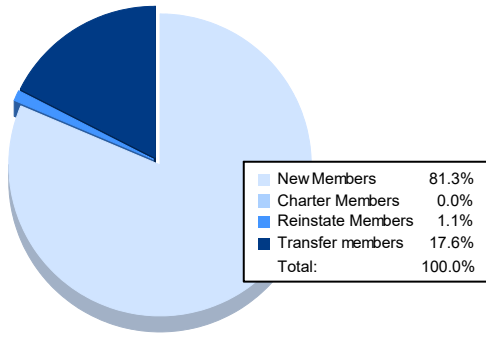

Year	New Clubs	Dropped Clubs	Gain/ Loss Clubs	New Members	Charter Members	Reinstate Members	Transfer Members	Total Member Added	Total Members Dropped	Gain/ Loss Members
2016-2017	0	0	0	162	0	4	20	186	223	-37
2017-2018	2	0	2	146	43	3	8	200	225	-25
2018-2019	1	1	0	110	20	4	14	148	161	-13
2019-2020	0	1	-1	131	1	5	15	152	223	-71
2020-2021	0	0	0	74	0	1	16	91	158	-67
<b>Average</b>	<b>1</b>	<b>0</b>	<b>0</b>	<b>125</b>	<b>13</b>	<b>3</b>	<b>15</b>	<b>155</b>	<b>198</b>	<b>-43</b>

### Membership Composition June 2021 Cumulative